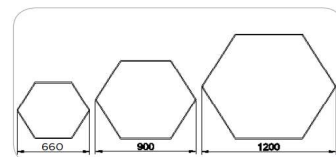

Sovitron Interior Pvt.Ltd.

Model Name

Hexagon Ring Pendant /DLARHEXDPD-70

Description

Architectural Light

Technical description

Dimension	Dia=1200mm H=70mm/80mm
Frame	Aluminium
Color Tempertaure	4000K
Power	70W
Total Luminous Flux	5600 lm
Efficacy	80 lm/W
IP rating	50
Color Rendering	≥80
Mounting	Pendant
Optics	White Opal Diffuser
Dimming	NON-Dimmable
Operating Voltage	220-240 VAC
Standard Lifetime	L70 minimum at 50,000 burning hours

Image

Dimension diagram

Custom dimension, coating and installation available upon request

Remarks:-

Address: Plot #7 Saroorpur-Nangla Industrial Area,Ballabgarh-Sohna Road,Faridabad-121005

Email: info@sovitron.com