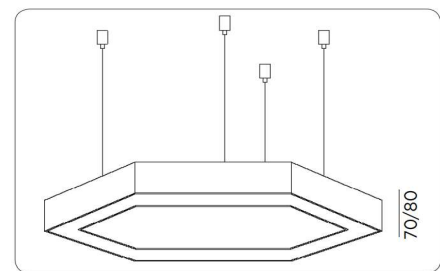

Sovitron Interior Pvt.Ltd.

Model Name

Hexagon Ring Pendant /DLARHEXDPD-70

Description

Architectural Light

Technical description

Dimension	Dia=1200mm H=70mm/80mm
Frame	Aluminium
Color Tempertaure	4000K
Power	70W
Total Luminous Flux	5600 lm
Efficacy	80 lm/W
IP rating	50
Color Rendering	≥80
Mounting	Pendant
Optics	White Opal Diffuser
Dimming	NON-Dimmable
Operating Voltage	220-240 VAC
Standard Lifetime	L70 minimum at 50,000 burning hours

Image

Dimension diagram

Custom dimension, coating and installation available upon request

Remarks:-

Address: Plot #7 Saroorpur-Nangla Industrial Area,Ballabgarh-Sohna Road,Faridabad-121005

Email: info@sovitron.com